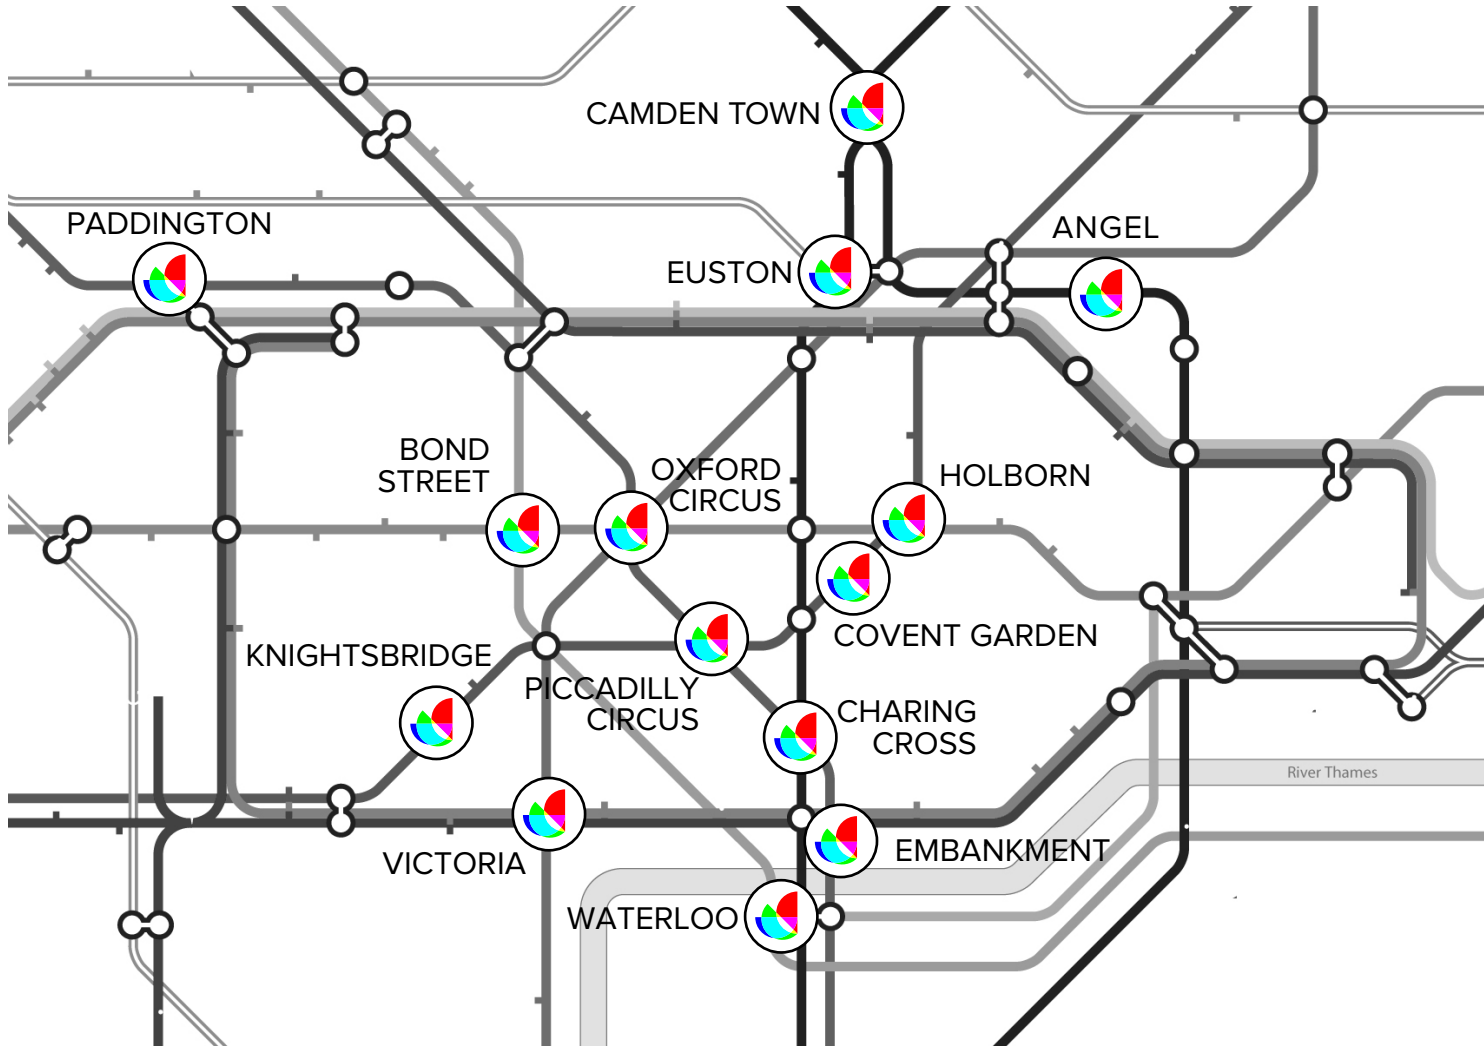

SCREEN LOCATION MAP

SMILE FOR LONDON'S 60 SCREENS

Station	Location		Station	Location	
ANGEL	ANG_Platform 2 XTP 1 ANG_Platform 2 XTP 2 ANG_Platform 2 XTP 3	Northern Line Northbound	HOLBORN	HOB_Platform 2 XTP 1 HOB_Platform 2 XTP 2 HOB_Platform 2 XTP 3	Central Line Eastbound
BOND STREET	BON_Platform 2 XTP 1 BON_Platform 2 XTP 2 BON_Platform 2 XTP 3	Central Line Eastbound		HOB_Platform 4 XTP 1 HOB_Platform 4 XTP 2 HOB_Platform 4 XTP 3	Piccadilly Line Northbound
BOND ST	BON_Platform 4 XTP 1 BON_Platform 4 XTP 2 BON_Platform 4 XTP 3	Jubilee Line Southbound	KNIGHTSBRIDGE	KNI_Platform 1 XTP 1 KNI_Platform 1 XTP 2 KNI_Platform 1 XTP 3	Piccadilly Line Eastbound
CAMDEN TOWN	CAM_Platform 2 XTP 1 CAM_Platform 2 XTP 2 CAM_Platform 2 XTP 3	Northern Line Southbound	OXFORD STREET	OXC_Platform 1 XTP 1 OXC_Platform 1 XTP 2 OXC_Platform 1 XTP 3 OXC_Platform 6 XTP 1 OXC_Platform 6 XTP 2 OXC_Platform 6 XTP 3	Central Line Westbound Victoria Northbound
CHARING CROSS	CHX_Platform 1 XTP 1 CHX_Platform 1 XTP 2 CHX_Platform 1 XTP 3	Bakerloo Line Northbound			
COVENT GARDEN	COV_Platform 1 XTP 1 COV_Platform 1 XTP 2 COV_Platform 1 XTP 3 COV_Platform 2 XTP 1 COV_Platform 2 XTP 2 COV_Platform 2 XTP 3	Piccadilly Line Westbound Piccadilly Line Eastbound	PADDINGTON	PAD_Platform 4 XTP 1 PAD_Platform 4 XTP 2 PAD_Platform 4 XTP 3	Bakerloo Line Southbound
EMBANKMENT	EMB_Platform 3 XTP 1 EMB_Platform 3 XTP 2 EMB_Platform 3 XTP 3	Northern Line Northbound	PICCADILLY	PIC_Platform 3 XTP 1 PIC_Platform 3 XTP 2 PIC_Platform 3 XTP 3 PIC_Platform 4 XTP 1 PIC_Platform 4 XTP 2 PIC_Platform 4 XTP 3	Piccadilly Line Eastbound Piccadilly Line Westbound
EUSTON	EUN_Platform 1 XTP 1 EUN_Platform 1 XTP 2 EUN_Platform 1 XTP 3	Northern Line Northbound	WATERLOO	WLO_Platform 2 XTP 1 WLO_Platform 2 XTP 2 WLO_Platform 2 XTP 3 WLO_Platform 3 XTP 1 WLO_Platform 3 XTP 2 WLO_Platform 3 XTP 3	Northern Line Southbound Bakerloo Line Embankment
EUSTON	EUN_Platform 3 XTP 1 EUN_Platform 3 XTP 2 EUN_Platform 3 XTP 3	Northern Line Northbound			